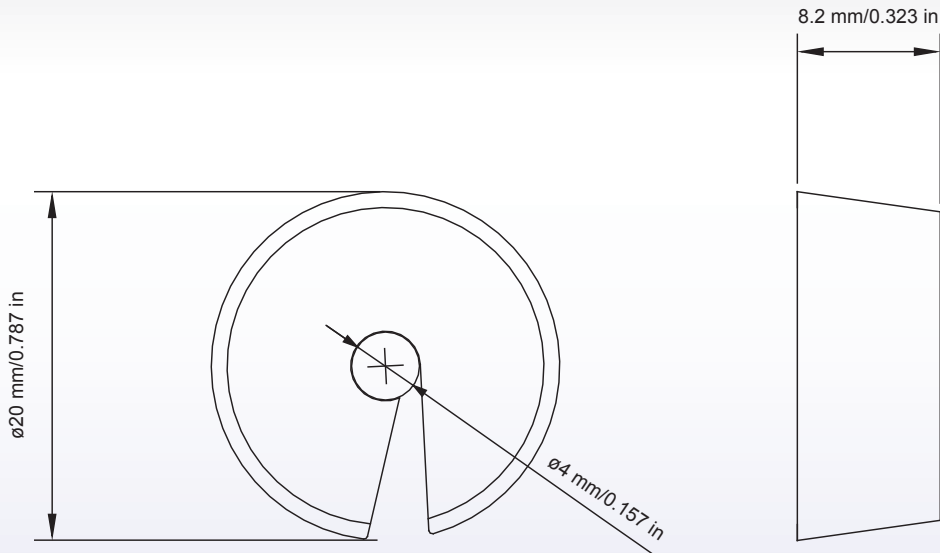

Classic

Technical specification

The Classic shown from top and side. (Measurements in millimeters/inches).

Head office Sweden

Mark Bric AB
Box 3001
SE-443 03 Stenkullen
Sweden

Tel: +46(0)302-230 90
Fax: +46(0)302-232 23
marker@markbric.se